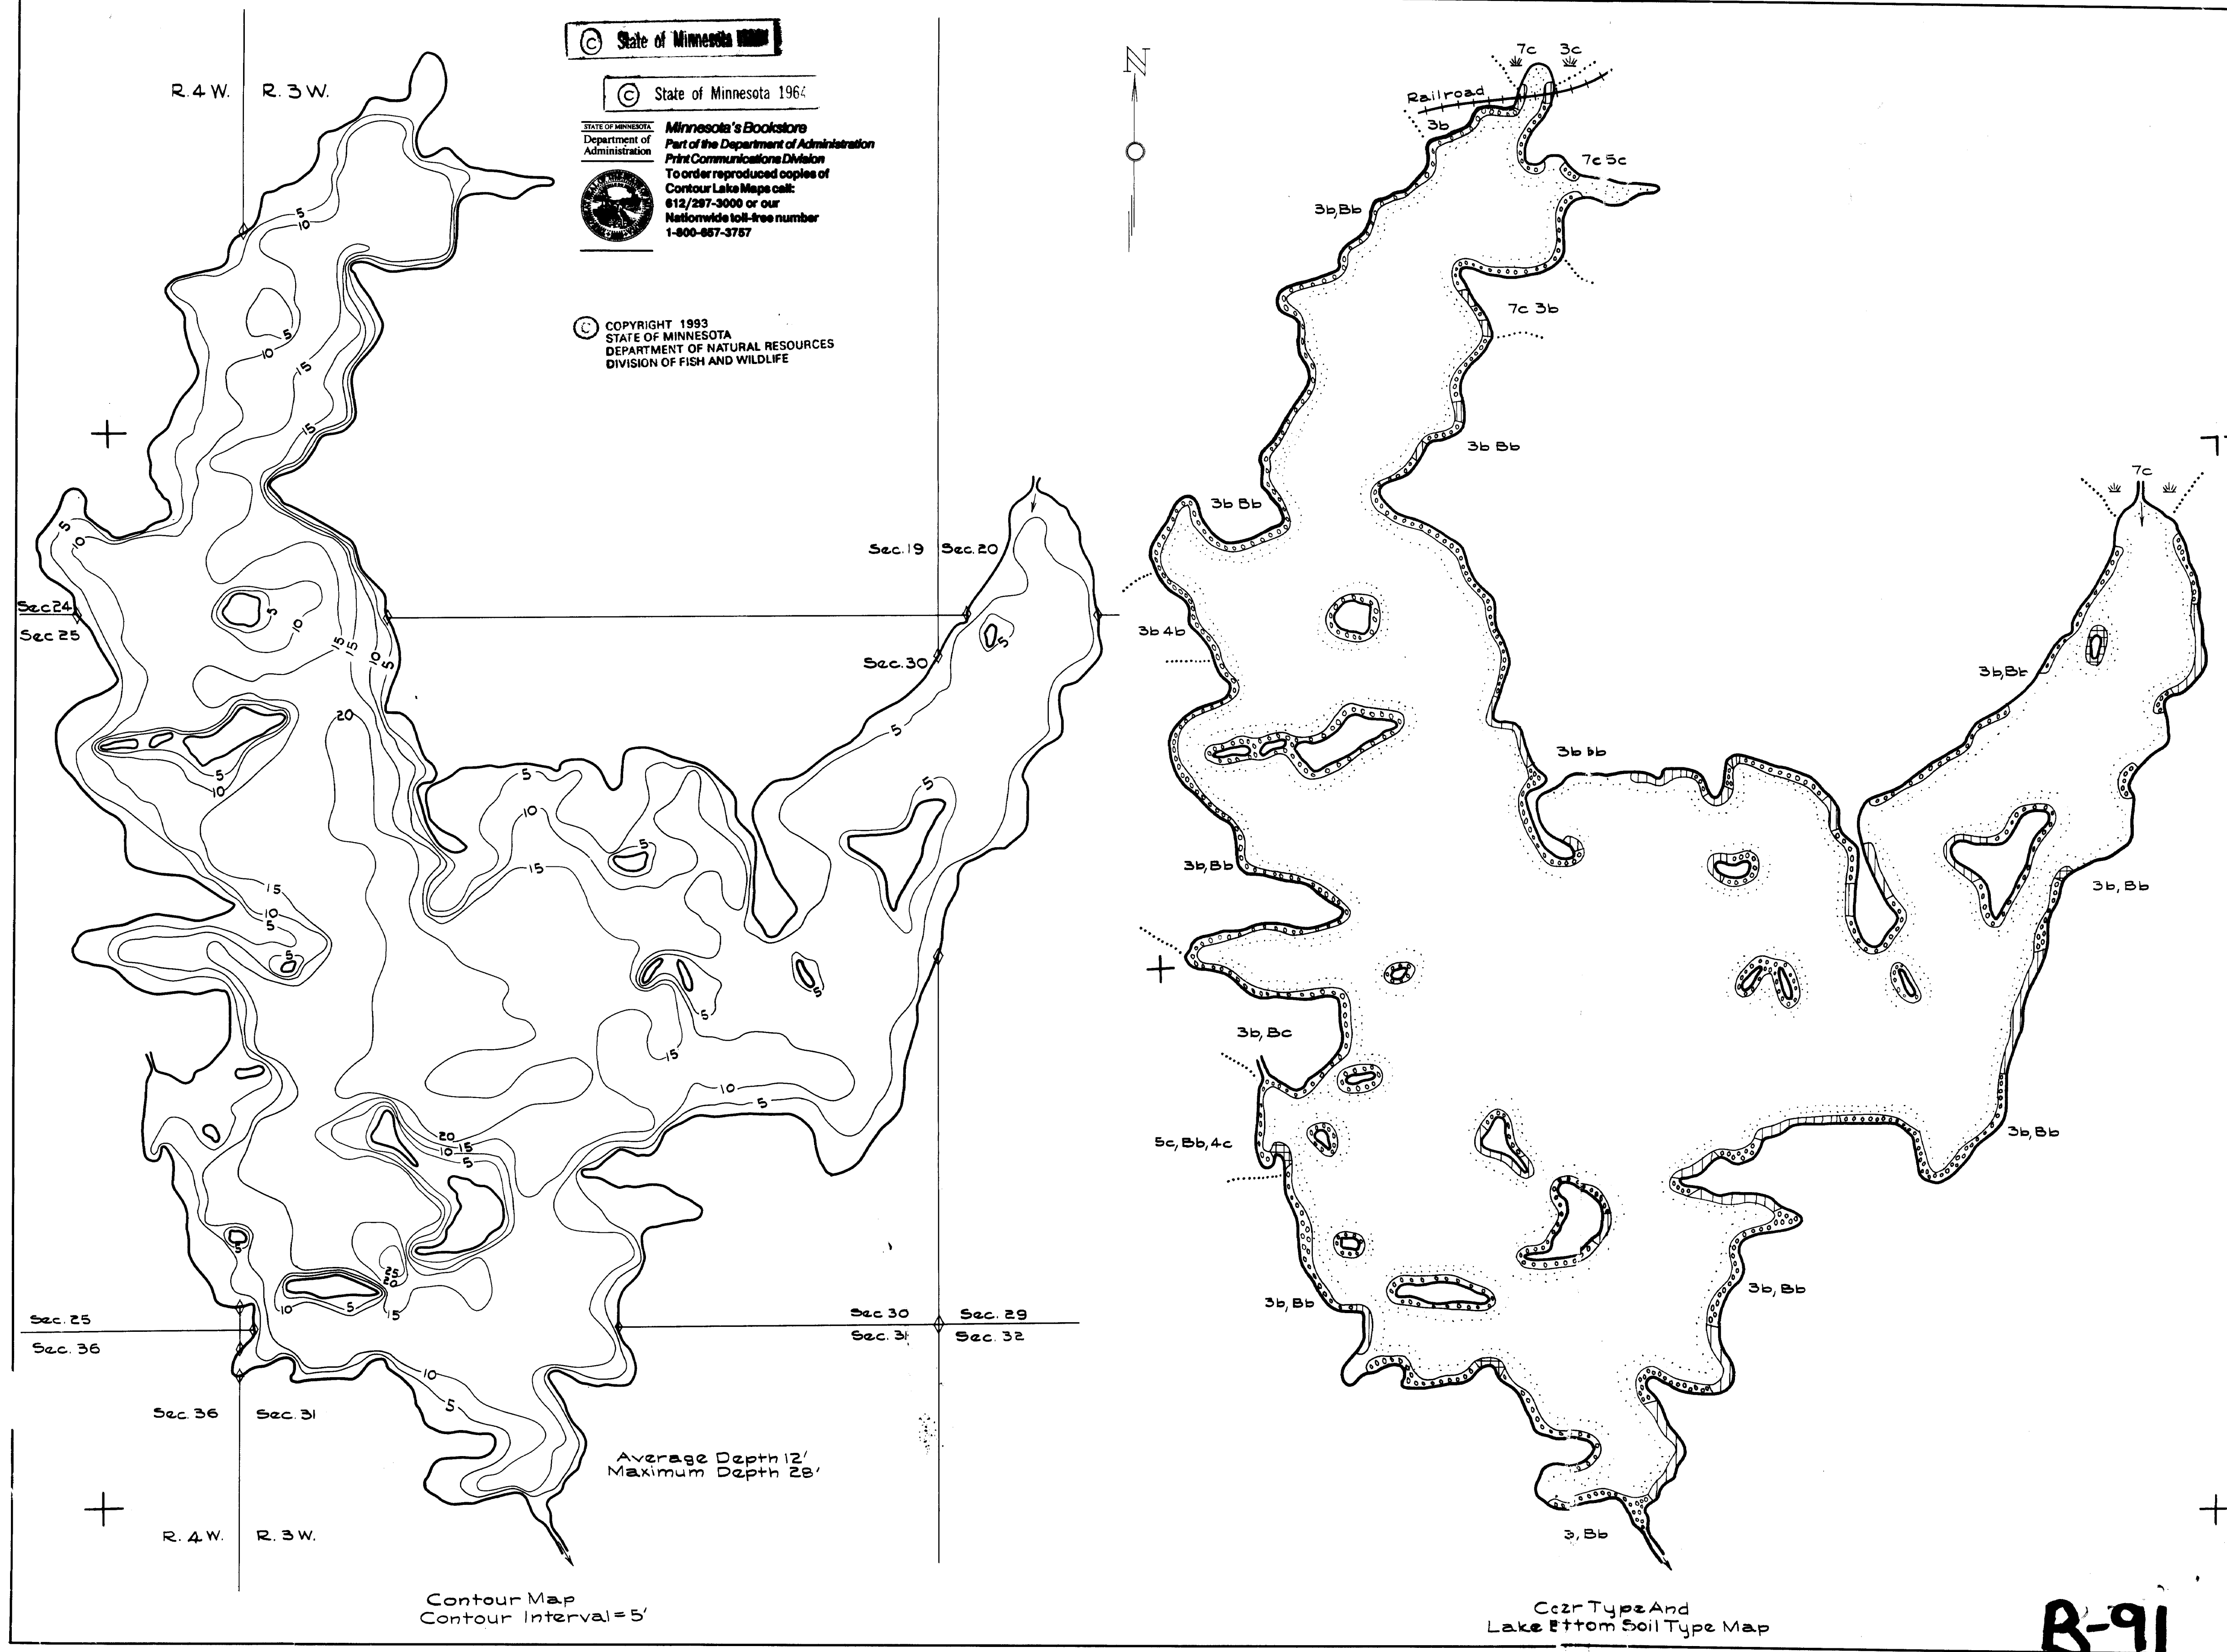

Location Secs. 19, 20, 29, 30, 31 T. 62N. R. 3W.  
 Secs. 24, 25, 36 T. 62N. R. 4W.  
 Scale 8 inches = 1 Mile

PINE LAKE (Crescent)  
 Superior National Forest  
 COOK Co. — Minnesota

Area 744 Acres 19 Acres Islands  
 Length of Shoreline 10.4 Miles

State of Minnesota  
 State of Minnesota 1964  
 Minnesota's Bookstore  
 Part of the Department of Administration  
 Print Communications Division  
 To order reproduced copies of  
 Contour Lake Maps call:  
 612/297-3000 or our  
 Nationwide toll-free number  
 1-800-667-3787  
 COPYRIGHT 1993  
 STATE OF MINNESOTA  
 DEPARTMENT OF NATURAL RESOURCES  
 DIVISION OF FISH AND WILDLIFE

Contour Map  
 Contour Interval = 5'

C2r Type And  
 Lake Bottom Soil Type Map

B-91