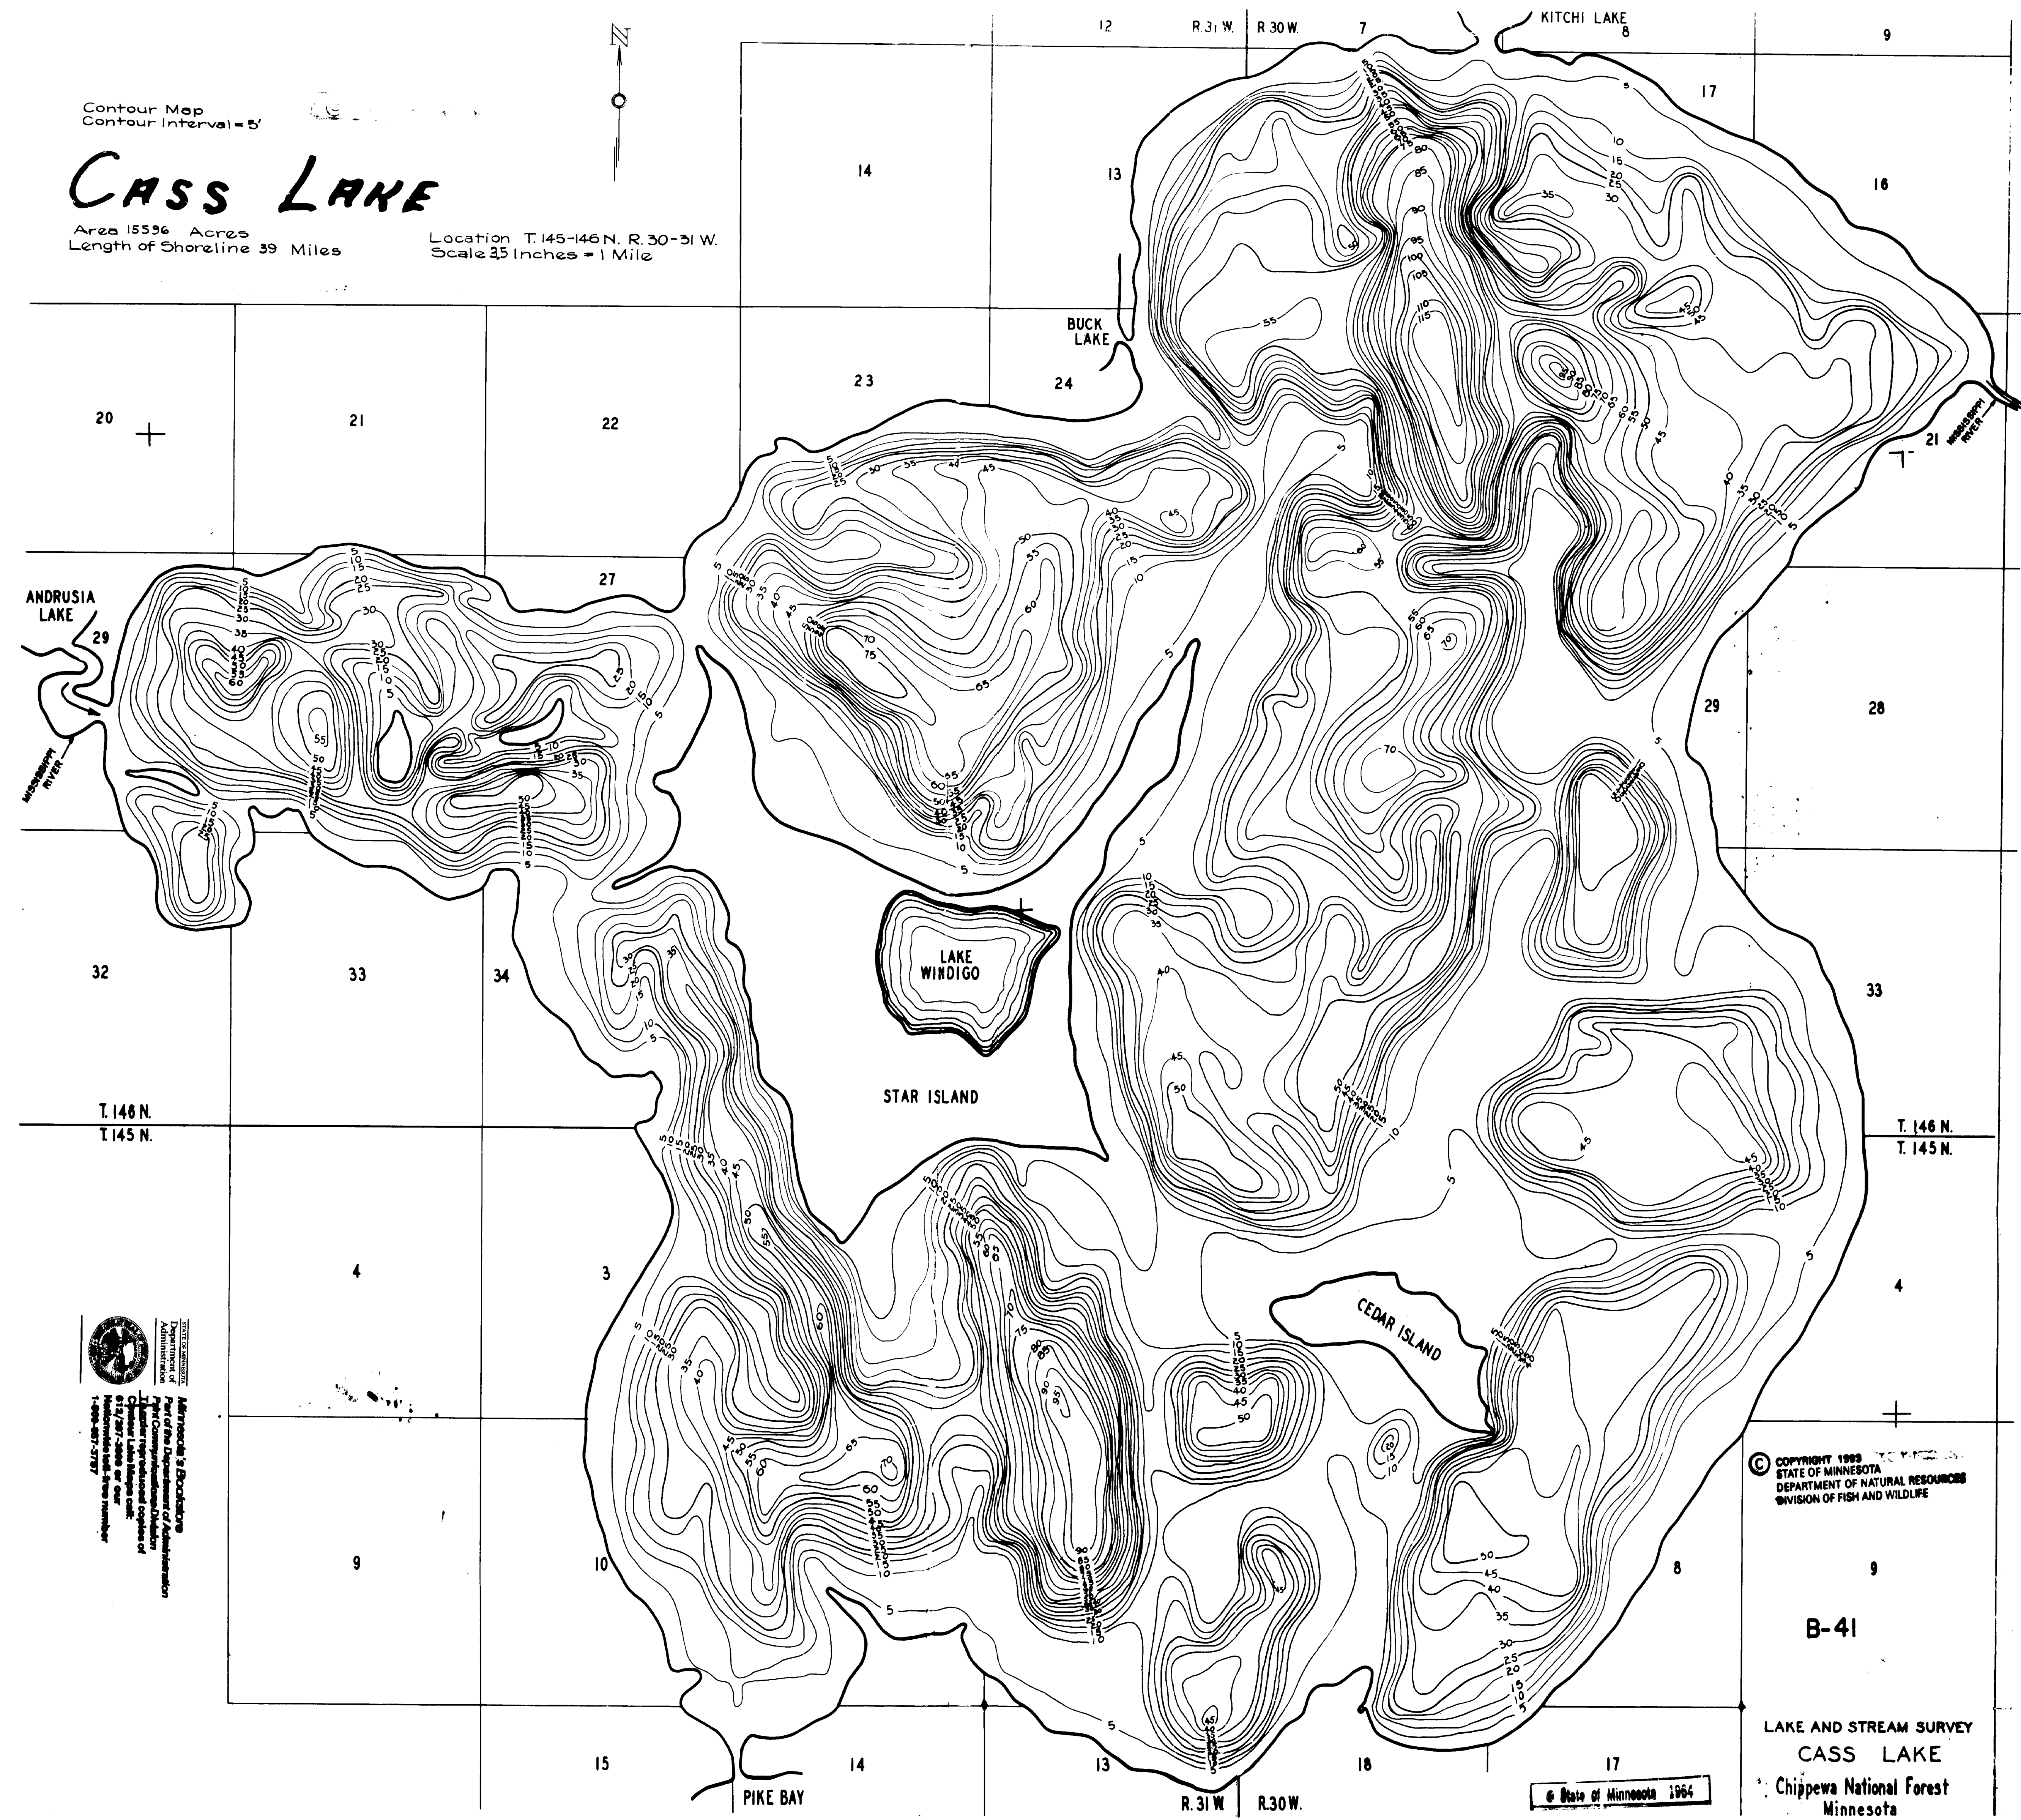

Contour Map
Contour Interval = 5'

CASS LAKE

Area 15596 Acres
Length of Shoreline 59 Miles

Location T. 145-146 N. R. 30-31 W.
Scale 35 Inches = 1 Mile

Minnesota's DNR
Department of Natural Resources
Part of the Department of Administration
1000 University Avenue, S.E.
Chaplin Building, 2nd Floor
St. Paul, MN 55155
612/297-2800 or our
toll-free number
1-800-657-3787

© COPYRIGHT 1993
STATE OF MINNESOTA
DEPARTMENT OF NATURAL RESOURCES
DIVISION OF FISH AND WILDLIFE

B-41

LAKE AND STREAM SURVEY
CASS LAKE
Chippewa National Forest
Minnesota

State of Minnesota 1964